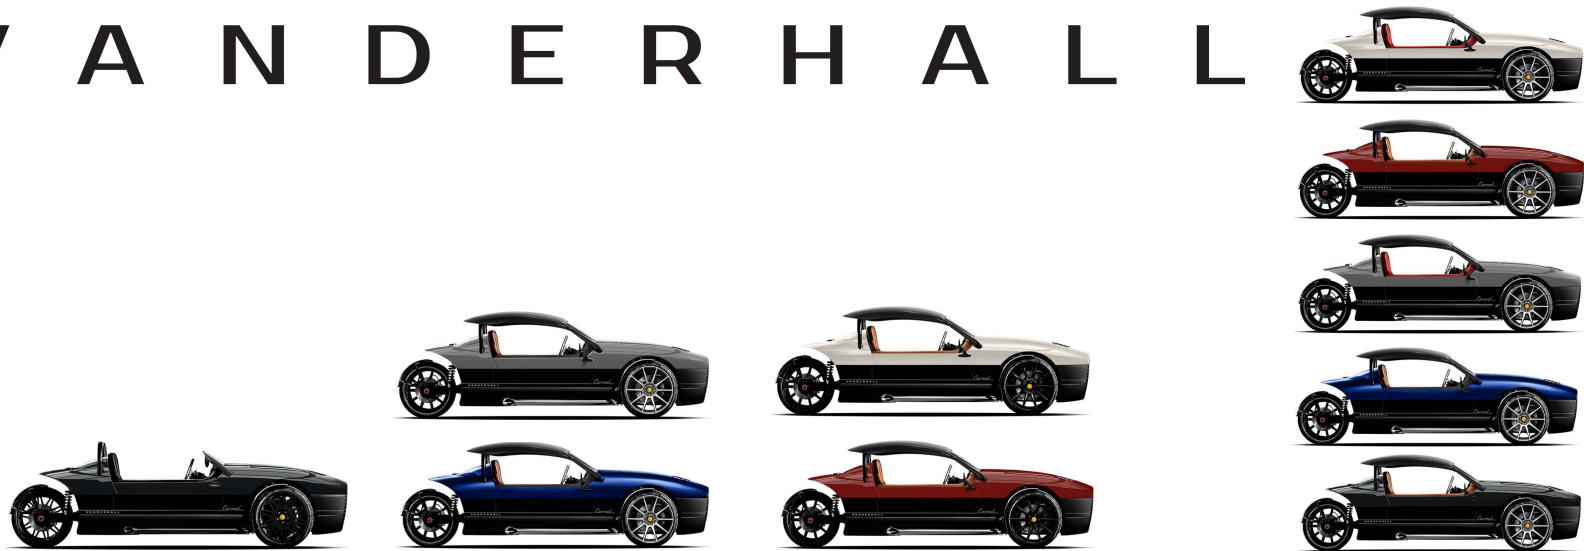

V A N D E R H A L L

	BlackJack	Carmel	Carmel GT	Carmel GTS
Engine	1.5 L Turbo 185 HP	1.5 L Turbo 185 HP	1.5 L Turbo 185 HP	1.5 L Turbo 185 HP
Exterior Color(s)	Gloss Obsidian Black	Jean Grey, Royal Blue	Ivory White, Ida Rose	Ivory White, Ida Rose, Jean Grey, Royal Blue, Gloss Obsidian Black
Interior	Black V-Tex	Tan V-Tex	Tan Leather	Tan or Cranberry Red Diamond Stitch Leather
Wheels	Matte Black 18" Wheels	Machine Faced 19" Wheels	Gloss Black 19" Wheels	Machine Faced 19" Wheels
Exhaust	Matte Black 3" Exhaust	Stainless 3" Exhaust	Stainless 3" Exhaust	Stainless 3" Exhaust
Windshield	Shortened Laminated Glass	Standard Laminated Glass	Standard Laminated Glass	Standard Laminated Glass
Steering Wheel	Black V-Tex	Wooden Steering Wheel with Polished Center	Wooden Steering Wheel with Gloss Black Center	Wooden Steering Wheel with Gloss Black Center
Traction Plate	Matte Black	Matte Black	Stainless	Stainless
Dead Pedal	Matte Black	Matte Black	Stainless	Stainless
Cruise Control	Standard	Standard	Standard	Standard
Bluetooth Sound	Standard	Standard	Standard	Standard
Heat	Standard	Standard	Standard	Standard
Heated Seats	Standard	Standard	Standard	Standard
Bump Shifter	N/A	N/A	N/A	N/A
Paddle Shifter	Optional Dealer Installed	Optional Dealer Installed	Standard	Standard
Cap Shade	N/A	Standard	Standard	Standard
Brembo Brakes	Optional Dealer Installed	Optional Dealer Installed	Optional Dealer Installed	Standard
Shift Gauge	Standard	Standard	Standard	Standard
Boost Gauge	Standard	Standard	Standard	Standard